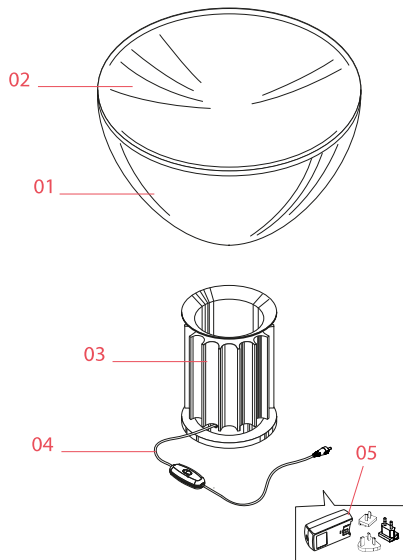

Spare Parts

01.	Taccia transparent diffuser & reflector	F6510000
02.	White reflector	RF00780
03.	Anodized bronze base	F6608046
04.	Jack plug with cable and push dimmer	RF6608100
05.	Black plug assembly kit & 48V driver	RF3320400

DOWNLOAD