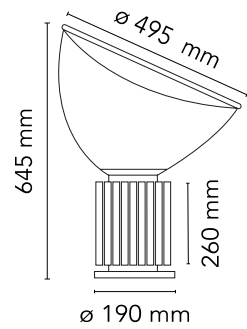

FLOS

F6602046 Bronze

Taccia

Designed by Achille and Pier Giacomo Castiglioni, 1962

28W - 2700K

Table lamp providing indirect and reflected light. Reflector in painted aluminium, gloss white on the outside and matt white on the inside. Directionable diffuser in transparent mouth-blown glass. Body in black, matt white, silver anodized or bronze anodized aluminium. Base in nickel-plated metal. Electric cable of useful length 220 cm, with dimmer switch for ON/OFF and adjustment of the light flow between 10-100%. Plug-in power supply with interchangeable plugs.

Are you a professional and your project needs consulting and support?

BOOK AN APPOINTMENT

Main specifications

Mounting	Table floor
Environments	Indoor dry location
Light Source Type	LED
LED type	LED array
Power (W)	28

Physical

Colour	Bronze
Length (mm)	190
Cord length (mm)	2200
Net weight (kg)	10.74
Package volume (m3)	0.18
IP internal	20

Download

Mounting instructions	PDF
Mounting instructions	PDF
Spare Parts	PDF

GWT 850°	IP 20

Ecodesign and Energy Labelling

This product contains a light source of energy efficiency class D

Replaceable (LED only) light source by a professional

Replaceable control gear by an end-user